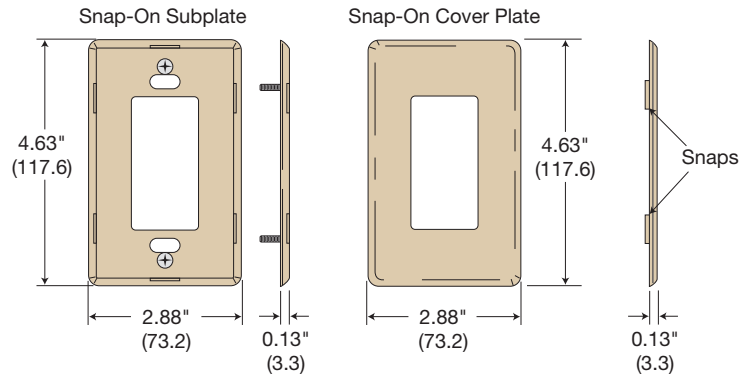

More Style In a Snap

Snap-on wallplates offer a clean, elegant look that can be installed in seconds. Screw the mounting plate onto the device and press the snap-on cover into place.

Snap-On Wallplates

| Description | | Color | Decorator Catalog Number | Toggle Catalog Number |
|---------------------|------------------------|--------------------------------|---|-----------------------------------|
| 1-Gang, 1-Decorator | 1-Gang, 1-Toggle Style | Ivory Light Almond White | RCW1I RCW1LA RCW1W | RFW1I - RFW1W |
| 2-Gang, 2-Decorator | 2-Gang, 2-Toggle Style | Ivory Light Almond White | RCW2I RCW2LA RCW2W | RFW2I - RFW2W |
| 3-Gang, 3-Decorator | 3-Gang, 3-Toggle Style | Ivory Light Almond White | RCW3I RCW3LA RCW3W | RFW3I - RFW3W |
| 4-Gang, 4-Decorator | | Ivory Light Almond White | RCW4I RCW4LA RCW4W | - - - |
| 5-Gang, 5-Decorator | | Ivory Light Almond White | RCW5I RCW5LA RCW5W | - - - |
| 6-Gang, 6-Decorator | | Ivory Light Almond White | RCW6I RCW6LA RCW6W | - - - |

Dimensions in Inches (mm)